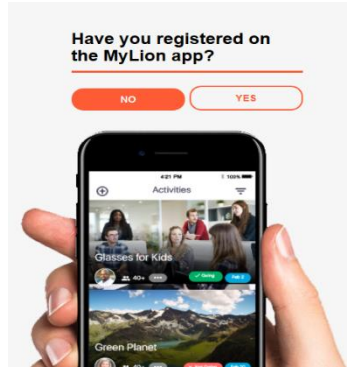

2. Click **Register** to sign up for your My Lion Account. This will be the screen you see next. If you HAVE NOT registered for the MyLion App on your mobile device previously, then click **NO**.

3.

This will be your next screen. You will complete the information in order to register. You have two options here. Create your account with your email address and password or your phone number and password. I will show you both options. (Email on Left / Phone Number on Right). **Your Member ID is your Member Number assigned to you when you were first installed. You will need to get this from your President or Secretary.**

Create your Lion Account

Your Lion Account gives you access to all your favorite Lions Clubs International applications.

Member ID
1234567

Date of Birth
September 21 1977

Your Lion Account
Email Address Mobile Number
mmdoyle2339@yahoo.com

Password
.....

Retype Password
.....

Password should be at least 6 characters, include an uppercase letter, a lowercase letter, and a number.

☒ I have read and I agree to the Lions Clubs International [Privacy Policy](#).

☒ I have read and I agree to the Lions Clubs International [Terms of Use](#).

CONTINUE

Create your Lion Account

Your Lion Account gives you access to all your favorite Lions Clubs International applications.

Member ID
1234567

Date of Birth
September 21 1977

Your Lion Account
Email Address **Mobile Number**

Country Code Phone number
+1 United States 2102222222

Password
.....

Retype Password
.....

Password should be at least 6 characters, include an uppercase letter, a lowercase letter, and a number.

☒ I have read and I agree to the Lions Clubs International [Privacy Policy](#).

☒ I have read and I agree to the Lions Clubs International [Terms of Use](#).

CONTINUE