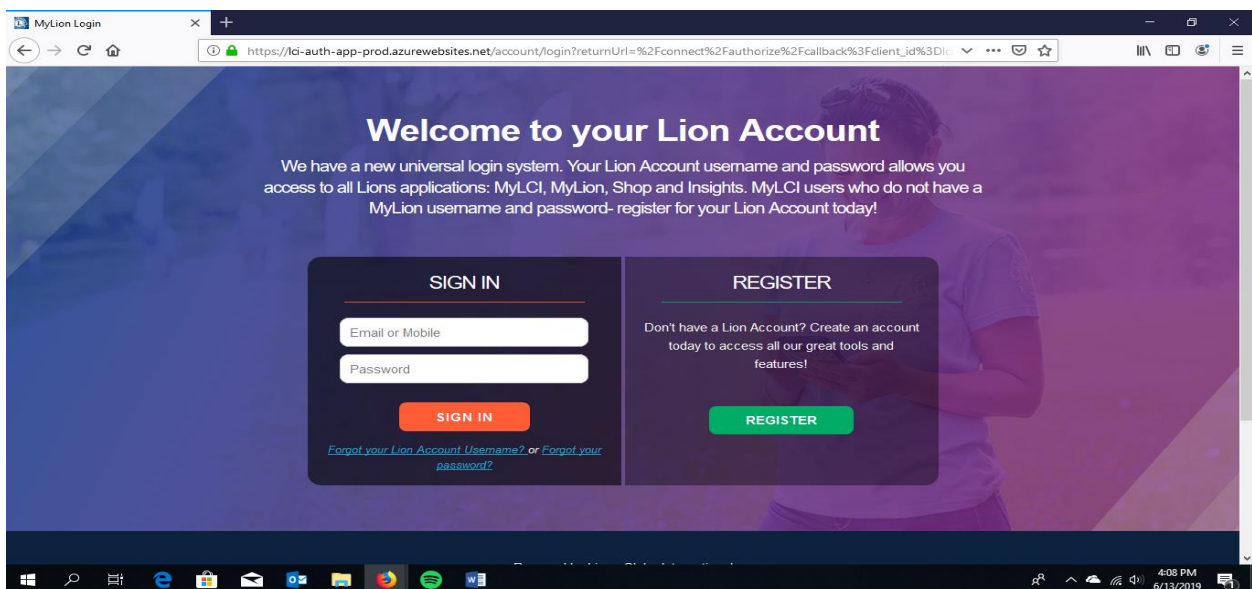

# How to Register for My Lions App

1. In your internet address bar type:
  - a. myapps.lionsclubs.org
  - b. Click Enter on keyboard

- c. You will see this site once you click Enter on your keyboard.

2. Click **Register** to sign up for your My Lion Account. This will be the screen you see next. If you HAVE NOT registered for the MyLion App on your mobile device previously, then click **NO**.