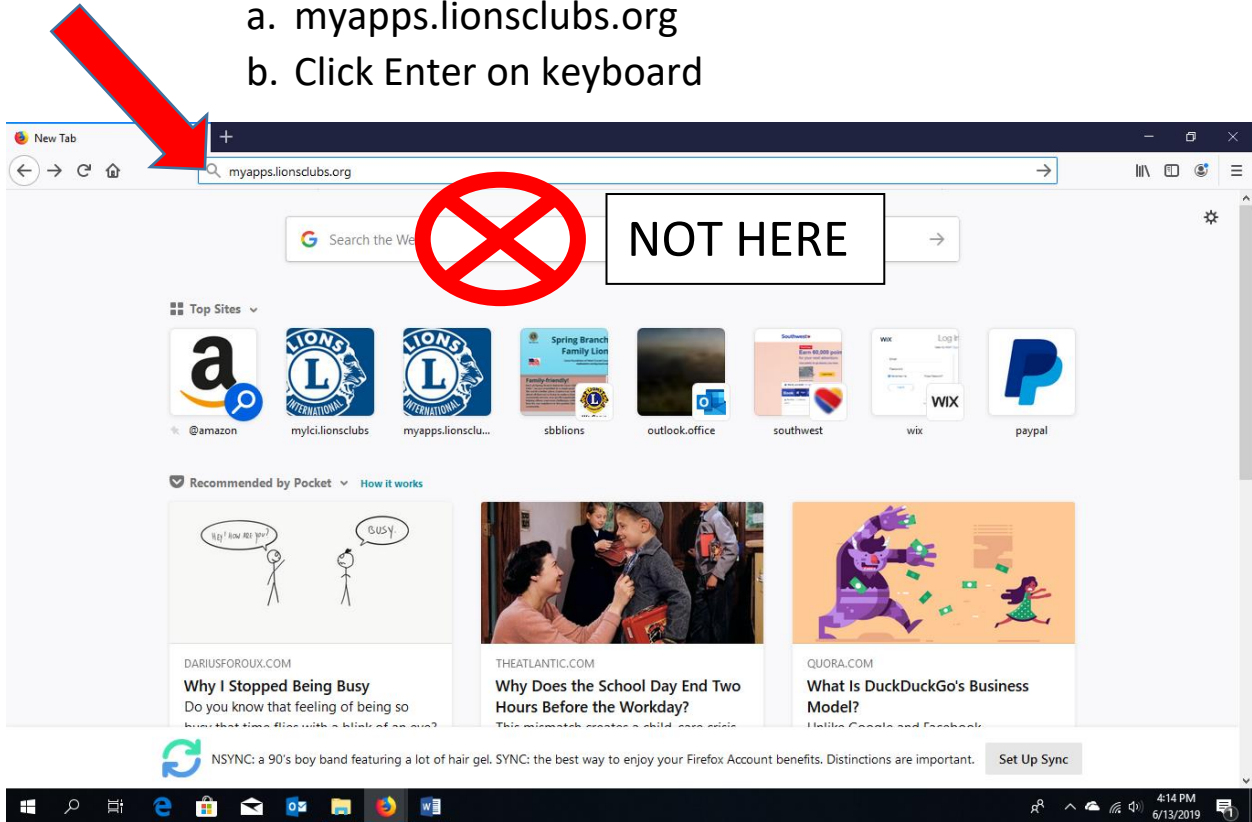

# How to Register for My Lions App

1. In your internet address bar type:
  - a. myapps.lionsclubs.org
  - b. Click Enter on keyboard

- c. You will see this site once you click Enter on your keyboard.

2. Click **Register** to sign up for your My Lion Account. This will be the screen you see next. If you HAVE NOT registered for the MyLion App on your mobile device previously, then click **NO**.